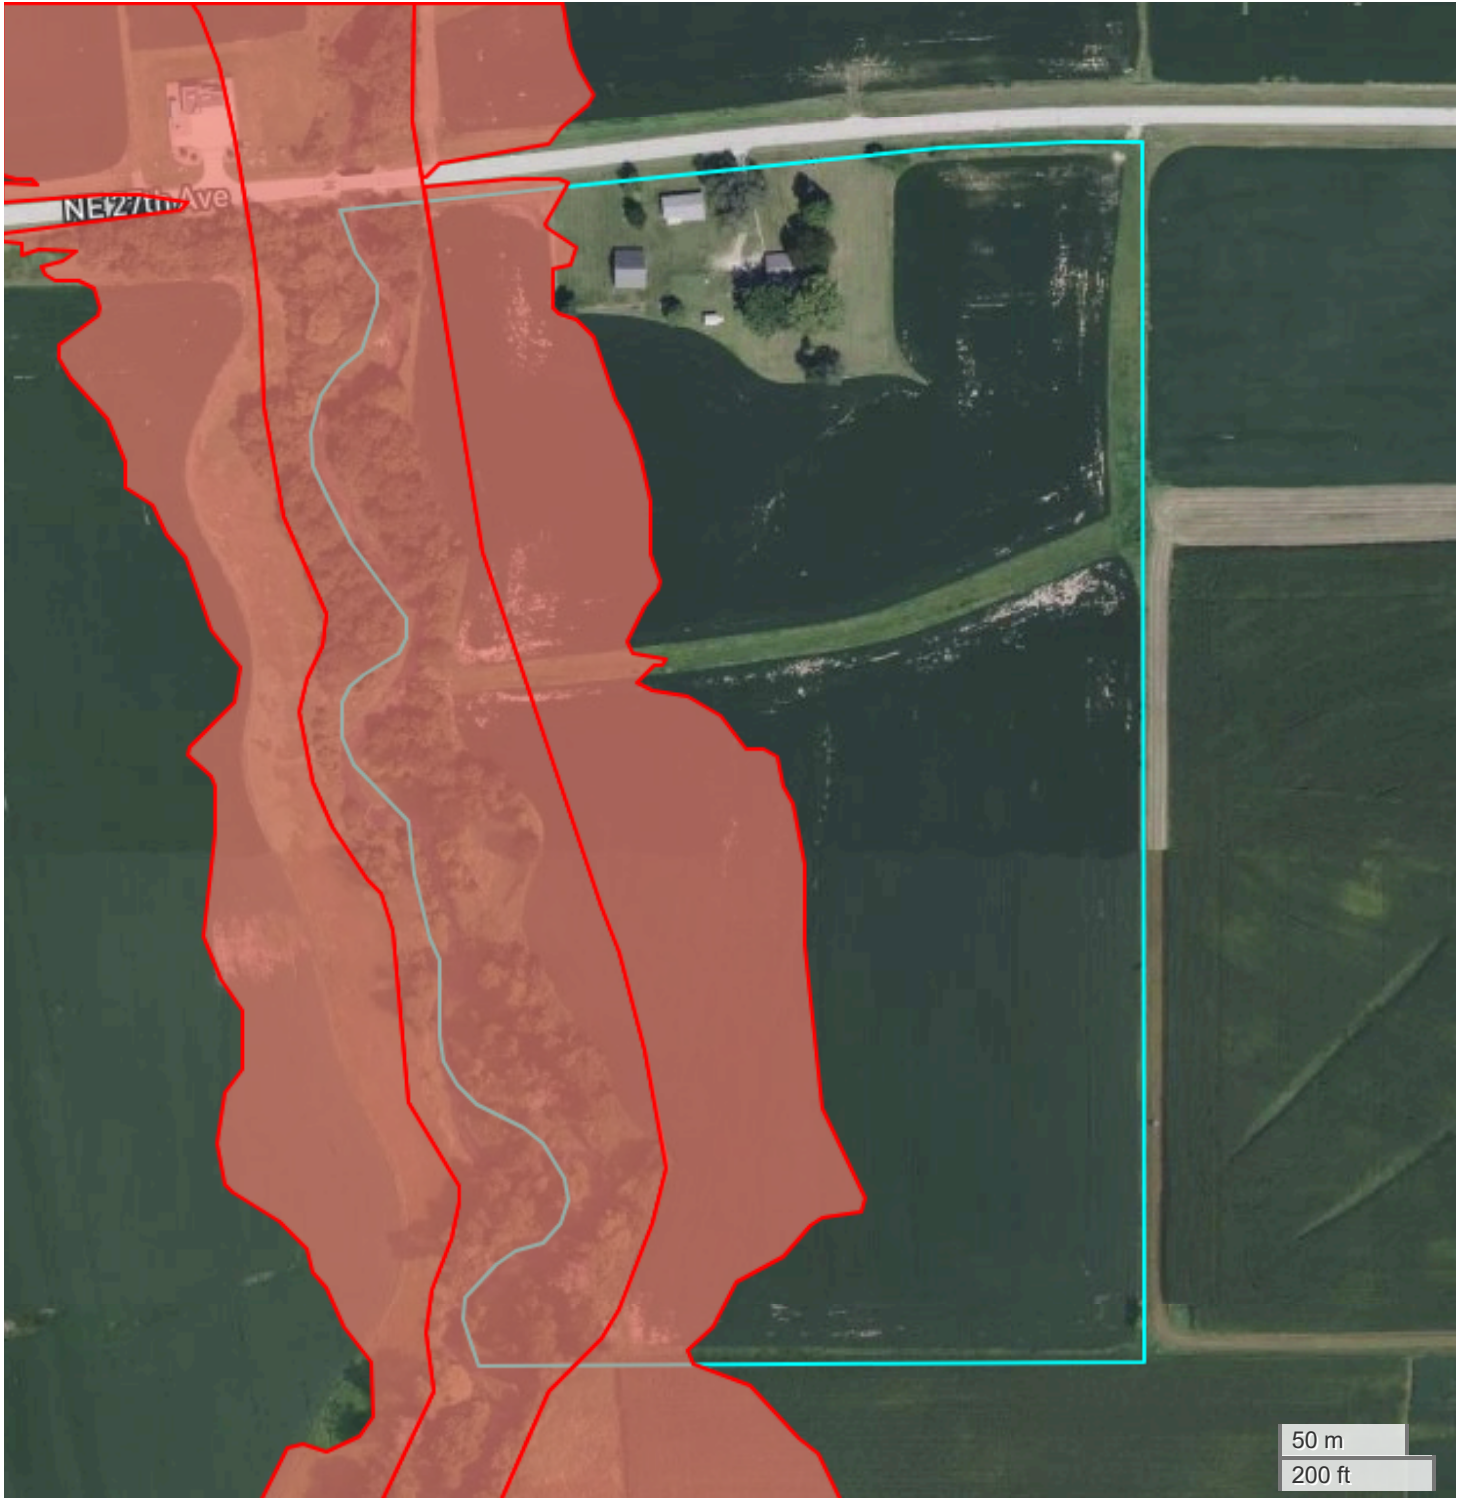

FLOOD HAZARDS

FarmWorth, LLC makes no warranties, express or implied, regarding the accuracy of any information provided through FarmWorth.com. User is solely responsible for independently verifying all information prior to use and waives any claims against FarmWorth, LLC arising from inaccuracies in such information.

Significant Flood Hazards

-  Regulatory Floodway (Zones AE, AO, AH, VE, AR)
-  Without Base Flood Elevation (BFE), with BFE or Depth (Zones A, V, A99)